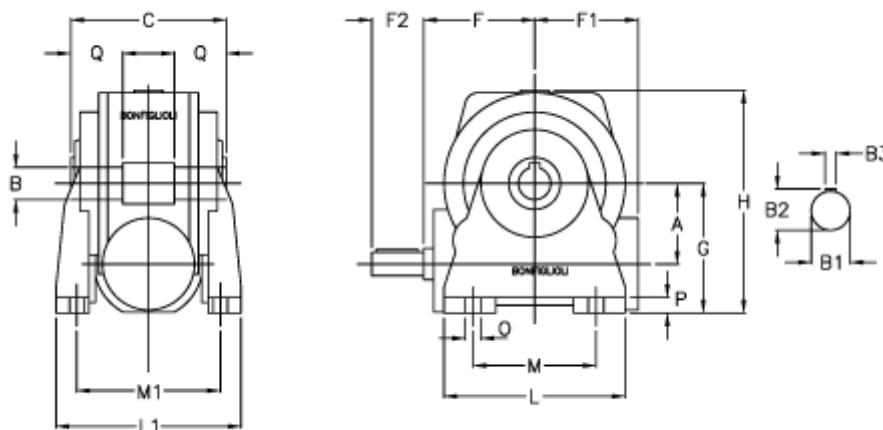

Data Sheet

Article number: 3901044070100

Description: Worm gear with solid input shaft
VF 44N-70-HS

Measures

a	= 44.6	F1 = 54	O = 8.5
B	= 18	F2 = 30	P = 10
B1	= 11	g = 72	Q = 24.5
B2	= 12.5	H = 124.5	
B3	= 4	L = 90	
C	= 64	L1 = 98	
Description = VF 44N-xx-HS		m = 52	
F	= 54.0	M1 = 81.0	